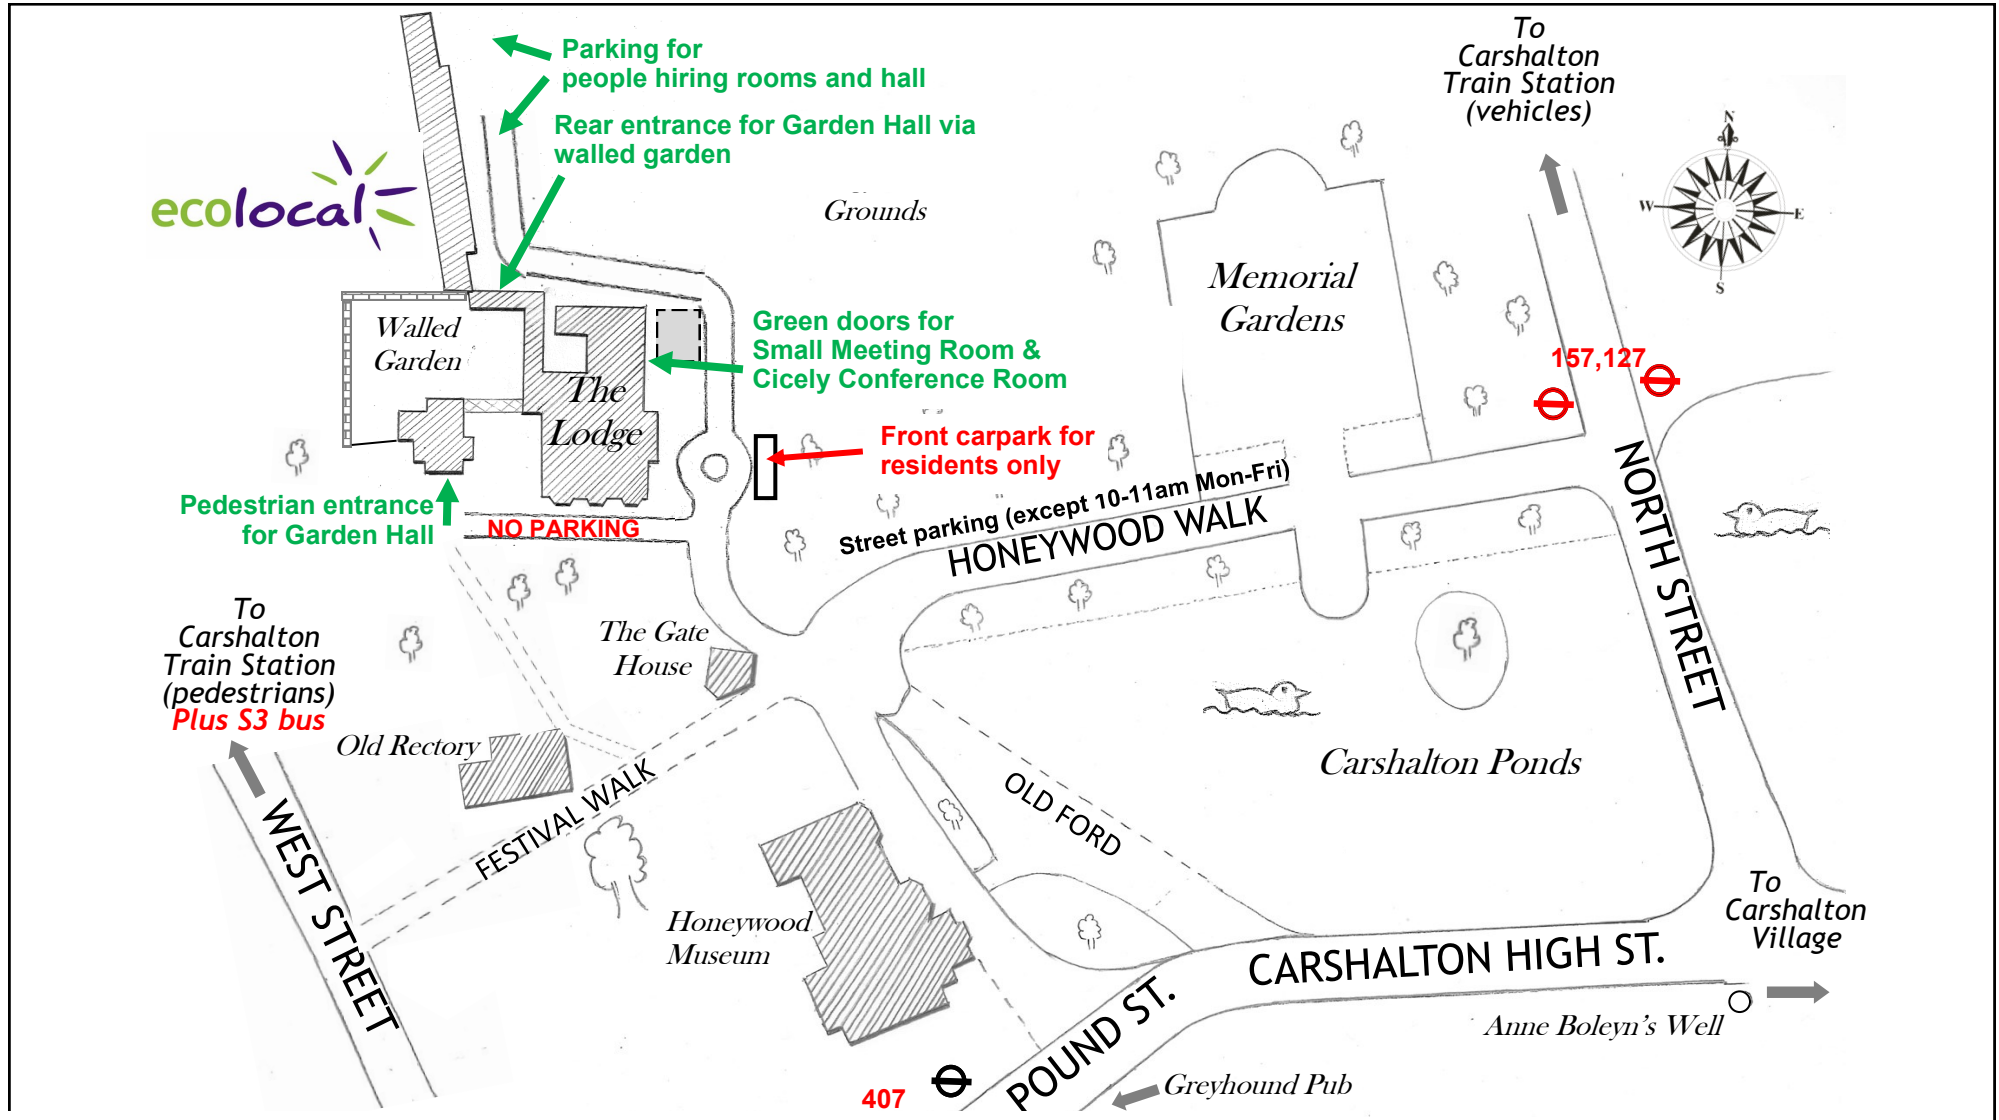

EcoLocal Room and Hall Hire, The Lodge, Honeywood Walk, Carshalton SM5 3NX

Buses	Stops	To/From
127	North Street and High Street	Mitcham, Hackbridge, Wallington, Purley
157	North Street and High Street	Morden, Rose Hill, Wallington, West Croydon
407	High Street and Pound street	Sutton, Beddington, Croydon
X26	High Street (limited stop service)	Worcester Park, Cheam Sutton, East/West Croydon
S3	West Street (Hail and Ride)	Worcester Park, West Sutton, Banstead Road, Belmont

Trains: Carshalton Station (not Carshalton Beeches!) from London Victoria, Blackfriars or London Bridge

At the end of Honeywood Walk turn right through the gates.