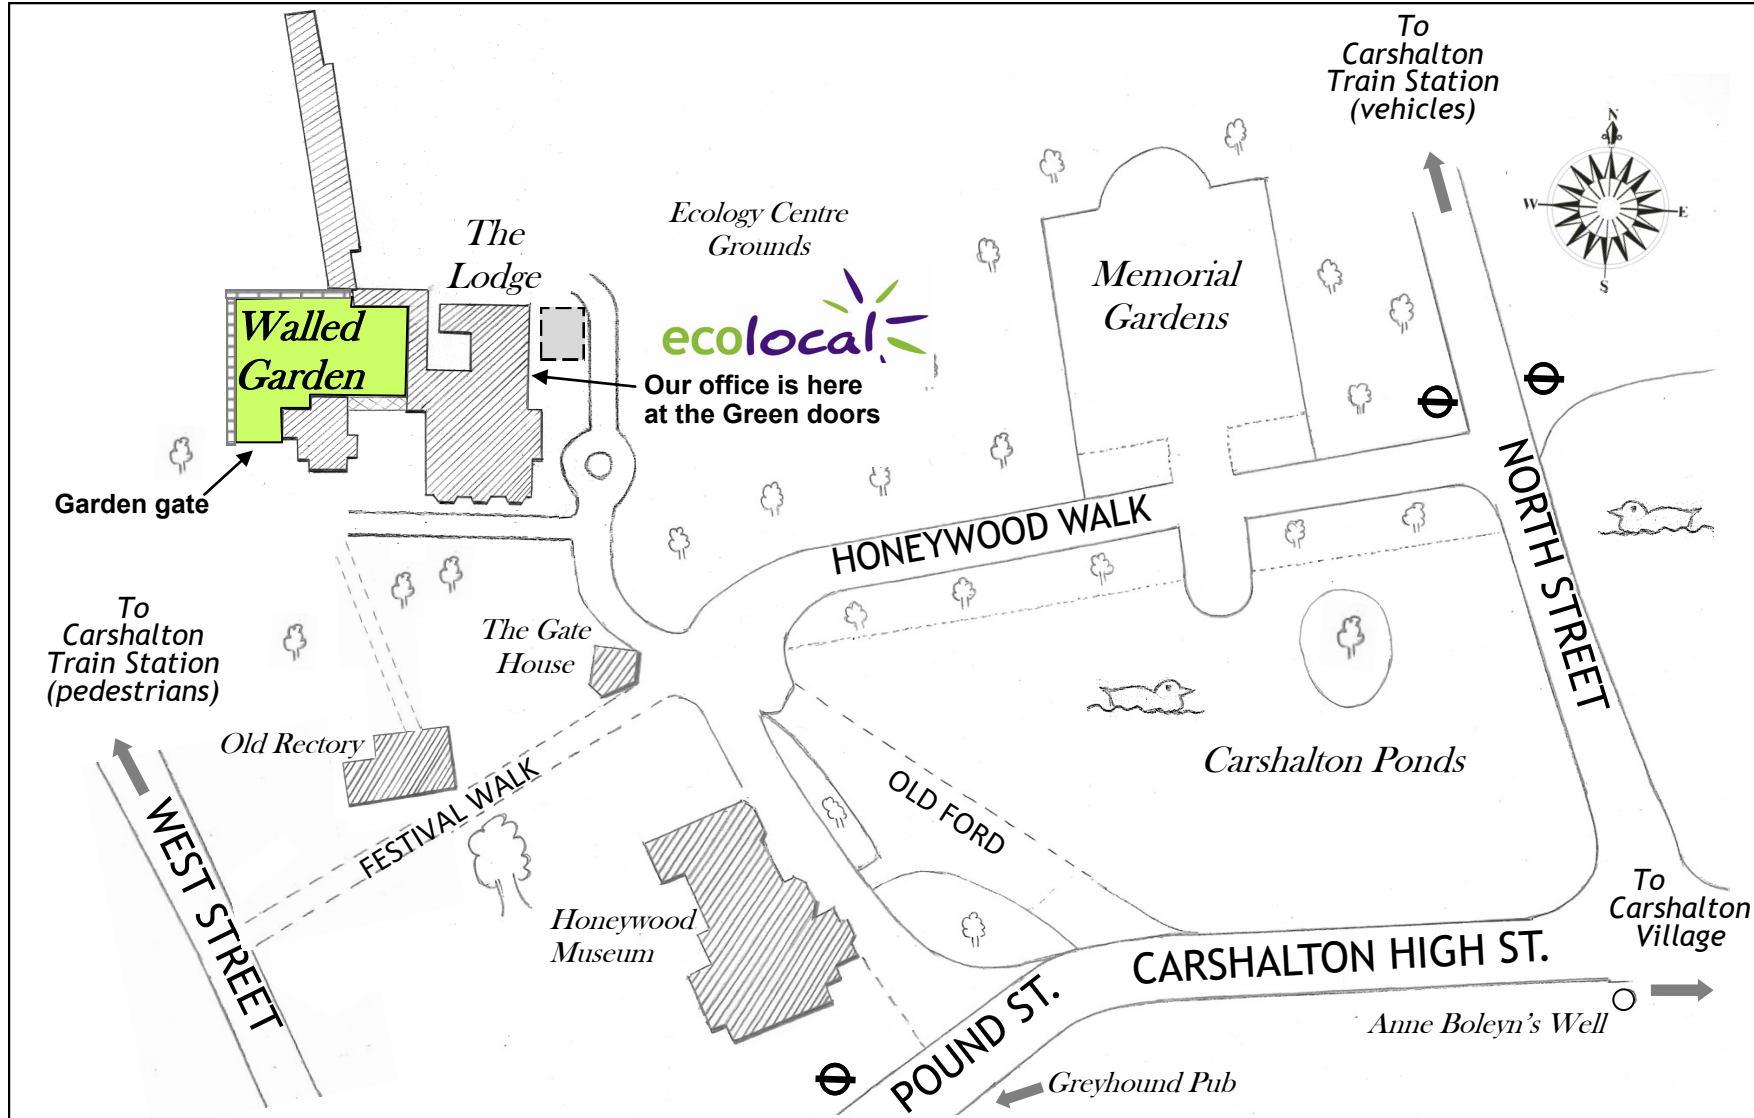

# Where to find The Lodge Walled Garden

The Lodge, Honeywood Walk, Carshalton SM5 3NX

## Buses

Route	Stops	To/From
127	North Street and High Street	Mitcham, Hackbridge, Wallington, Purley
157	North Street and High Street	Morden, Rose Hill, Wallington, West Croydon
407	High Street and Pound street	Sutton, Beddington, Croydon
X26	High Street (limited stop service)	Worcester Park, Cheam Sutton, East/West Croydon
S3	West Street (Hail and Ride)	Worcester Park, West Sutton, Banstead Road, Belmont

**Trains:** Carshalton Station (not Carshalton Beeches!) from London Victoria, Blackfriars or London Bridge

At the end of Honeywood Walk turn right through the gates. Look for the green doors at the front of the main building. There is a doorbell.