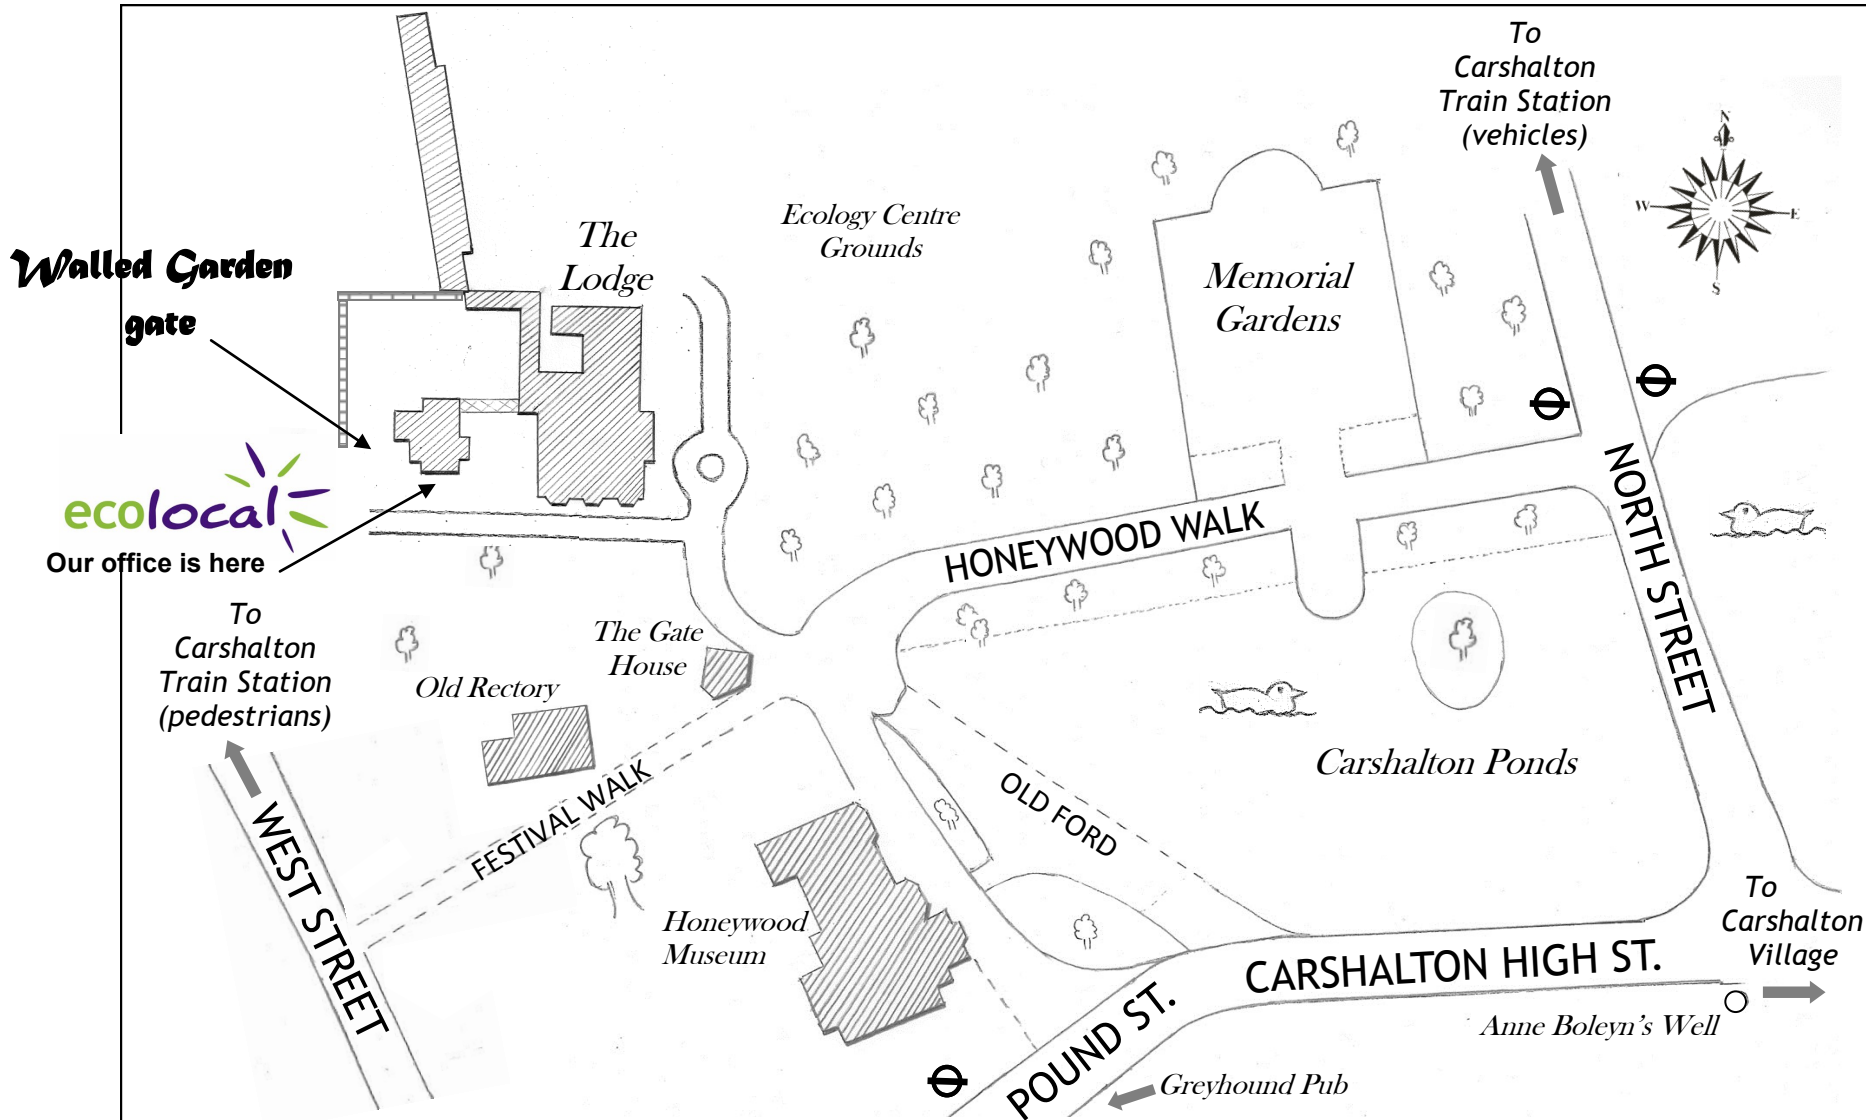

Where to find The Lodge Walled Garden

EcoLocal, The Lodge, Honeywood Walk, Carshalton SM5 3NX

Buses

Route	Stops	To/From
127	North Street and High Street	Mitcham, Hackbridge, Wallington, Purley
157	North Street and High Street	Morden, Rose Hill, Wallington, West Croydon
407	High Street and Pound street	Sutton, Beddington, Croydon
X26	High Street (limited stop service)	Worcester Park, Cheam Sutton, East/West Croydon
S3	West Street (Hail and Ride)	Worcester Park, West Sutton, Banstead Road, Belmont

Trains: Carshalton Station (not Carshalton Beeches!) from London Victoria, Blackfriars or London Bridge

At the end of Honeywood Walk turn right through the gates. Then turn left in front of the main building to find our office.