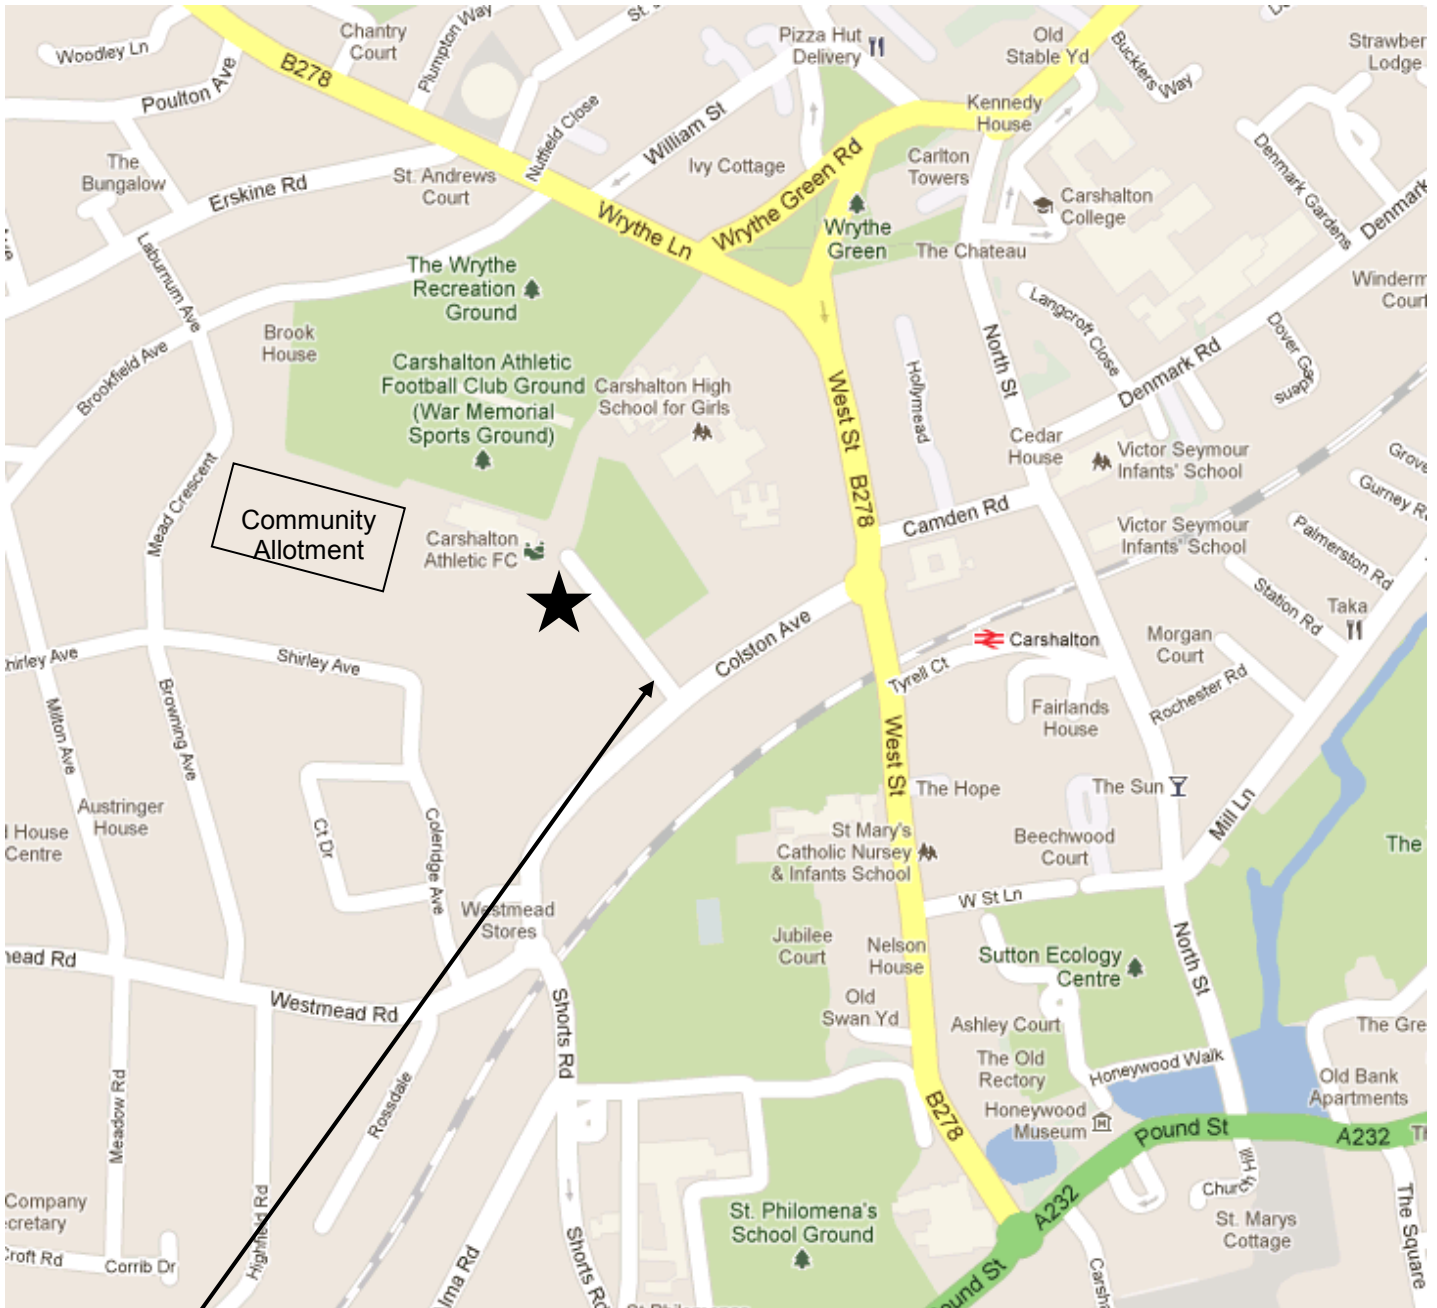

Carshalton Community Allotment

Westmead Allotments, Colston Avenue, Carshalton, Surrey SM5 2PW

Directions:

Look out for a driveway that goes between the houses next to number 33 Colston Avenue. Go **right to the end** of the driveway. The allotment entrance is to the left of the big Carshalton Athletic Football Club entrance. Open the metal gates and walk along the grass track. The community allotment will be on your right at the end of the wall.

Buses:

127	Stops on North Street near Carshalton Station. Every 15 minutes on weekdays and every 30 minutes on Sundays.
151	Stops at Wrythe Green. Every 10 minutes on weekdays and every 20 minutes on Sundays.
157	Stops on North Street near Carshalton Station. Every 12 minutes on weekdays and every 20 minutes on Sundays.
S3	'Hail and Ride' - Can be stopped anywhere on Colston Avenue. Every 20 minutes Mon-Sat only.

Trains: Carshalton Station is a five minute walk away.

Parking: There is limited parking available on the access road to the allotment site and Colston Avenue.

Can't find us? Try phoning 07948 316 581 (allotment mobile only used when we are on allotment) or 020 8404 1522