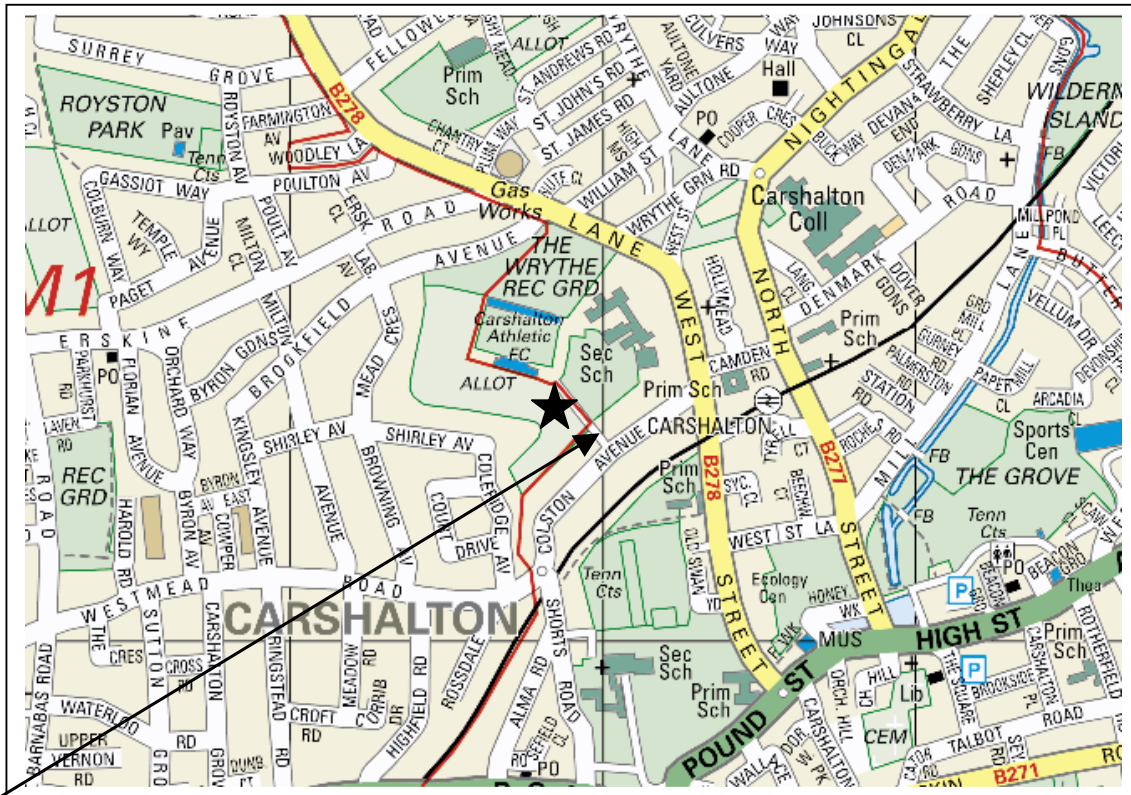

Carshalton Community Allotment and Classroom at Westmead Allotment Site, Colston Avenue, Carshalton

You need to look out for a narrow road/track that goes between the houses next to number 33 Colston Avenue

Buses

127 stops on North Street near Carshalton Station, approx every 15 minutes (weekdays) – 30 minutes (Sundays)

151 stops at Wrythe Green approx every 10 mins (weekdays) every 20 minutes (Sundays)

157 stops on North Street near Carshalton Station approx. every 12 minutes (weekdays) – 20minutes (Sundays)

S3 can be stopped anywhere on Colston Avenue every 20 minutes Mon-Sat only

Trains

Carshalton Station is a five minute walk away

Parking

There is limited parking on the access road to the allotment site and Colston Avenue